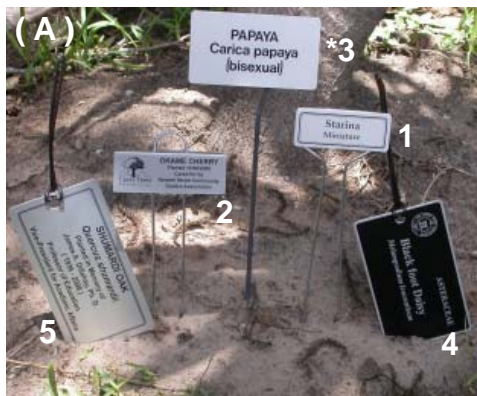

ALUMA PHOTO PLATE CO.
 9001 Airport Blvd. • Suite # 605 • Houston, TX. 77061
 Ph (713) 943-8561 • Fx (713) 943-8693
TOLL FREE 1- (866) 579-9096

E-mail: ken@alumaphoto-plateco.com • Website: www.alumaphoto-plateco.com

PLANT & TREE ID MARKERS

Put your plant and tree identity information on these durable markers. *Year after year your markers with still look great, using a high quality photo-anodized aluminum with galvanized aluminum stake/frames. Using a Military Spec material ensures your unique markers will long outlast any other method available, because these will not rust, crack, fade away or peel off. Available as separate plates/tags with your message only or pre-mounted on selected stake/frames of varying sizes/ lengths.

*** (A) Metalphoto®** anodized aluminum with Black/Silver as shown can last up to 20 years outdoors.

- (1) 1.0" x 2.5" with 10" 2-prong stake
- (2) 1.25" x 3.5" with 11" 2-prong stake
- * (3) 2.25" x 4.0" (stake no longer available)
- (4) 3.0" x 5.0" Hang Plate only
- (5) 3.0 x 6.0" Hang Plate only

*** (B) Metalphoto®** anodized aluminum with Black/Silver as shown can last up to 20 years outdoors.

- (1) 4.0" x 5.0" with Galvanized Stake/Frame in 18" - 30" - 42" stake lengths
- (2) 5.0" x 7.0" with Galvanized Stake/Frame in 18" - 30" - 42" stake lengths
- (3) 7.0" x 11.0" with Galvanized Stake/Frame in 18" - 30" - 42" stake lengths